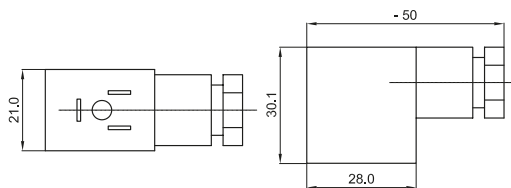

KON2224 LED / KON22220 LED

KON2224 LED.....Konektor za elektromagnete MS2224DC
Connector for Solenoid Coils MS2224DC

KON22220 LED.....Konektor za elektromagnete MS22220AC
Connector for Solenoid Coils MS22220AC